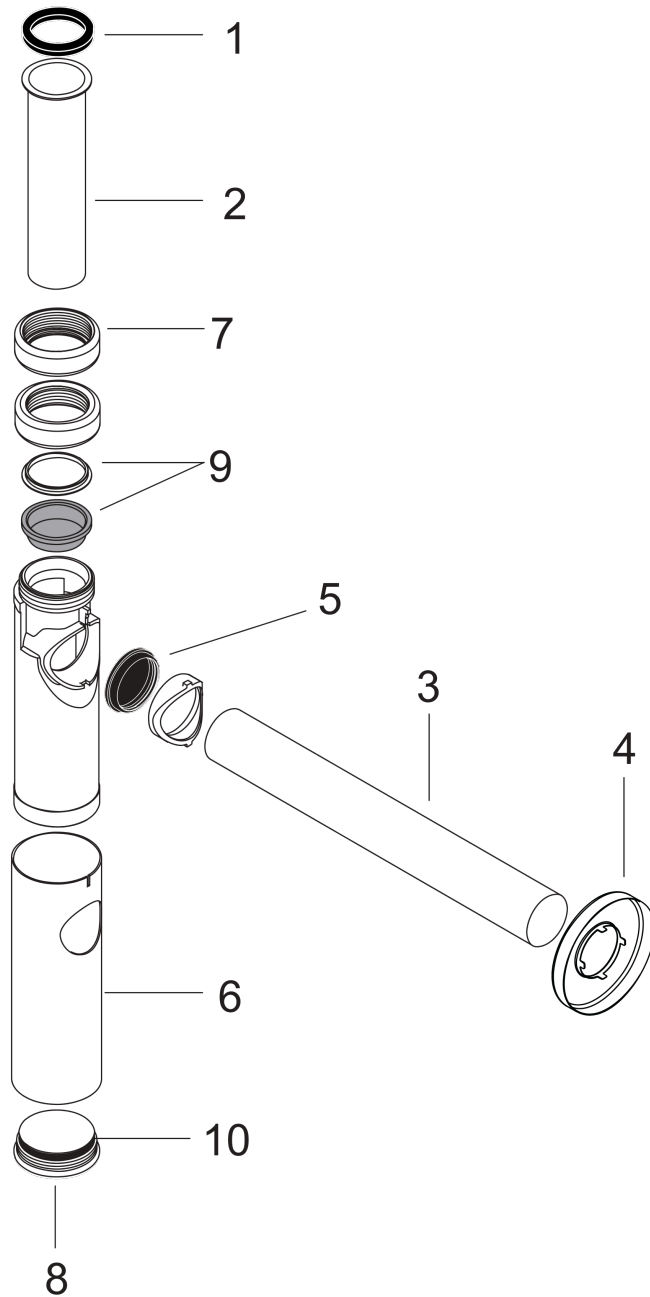

#### product features

- adjustment distance 60 - 165 mm
- distance to wall 330 mm
- odour trap - backwater height is 75 mm
- connection dimension entry: G 1¼
- connection dimension outlet: DN32

### Product image

### Scale drawing

**Design trap Flowstar S**

Surface: **Matt White** Article Number: **52105700**

**Exploded Drawing**

Year of production: >11/19

**Design trap Flowstar S**Surface: **Matt White** Article Number: **52105700****Spare part list**

Year of production: &gt;11/19

Pos.	Description	Article Number	Price	PU
1	seal 1¼"	53971000	€ 3,33	1
2	sleeve pipe 1¼" 150 mm	96420700	€ 21,42	1
3	wall pipe 1¼" 500 mm	53493700	-	1
4	escutcheon	96490700	€ 28,20	1
5	sealed box	96487000	€ 3,33	1
6	sleeve	96554700	-	1
7	sleeve nut	97702700	€ 17,49	1
8	plug	97258000	€ 18,80	1
9	wedge-shaped seal 1¼"	97701000	€ 5,36	1
a	pipe 1¼" 300 mm	53428700	-	1