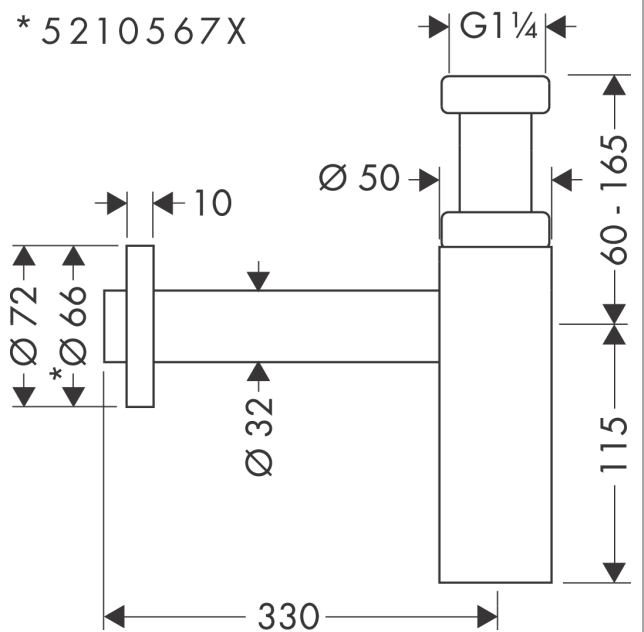

## Design trap Flowstar S

Surface: **Matt White** Article Number: **52105700**

#### product features

- adjustment distance 60 - 165 mm
- distance to wall 330 mm
- odour trap - backwater height is 75 mm
- connection dimension entry: G 1¼
- connection dimension outlet: DN32

### Scale drawing

**Design trap Flowstar S**

Surface: **Matt White** Article Number: **52105700**

**Exploded Drawing**

Year of production: >11/19

**Design trap Flowstar S**Surface: **Matt White** Article Number: **52105700****Spare part list**

Year of production: &gt;11/19

Pos.	Description	Article Number	Price	PU
1	seal 1¼"	53971000	€ 3,33	1
2	sleeve pipe 1¼" 150 mm	96420700	€ 21,42	1
3	wall pipe 1¼" 500 mm	53493700	-	1
4	escutcheon	96490700	€ 28,20	1
5	sealed box	96487000	€ 3,33	1
6	sleeve	96554700	-	1
7	sleeve nut	97702700	€ 17,49	1
8	plug	97258000	€ 18,80	1
9	wedge-shaped seal 1¼"	97701000	€ 5,36	1
a	pipe 1¼" 300 mm	53428700	-	1